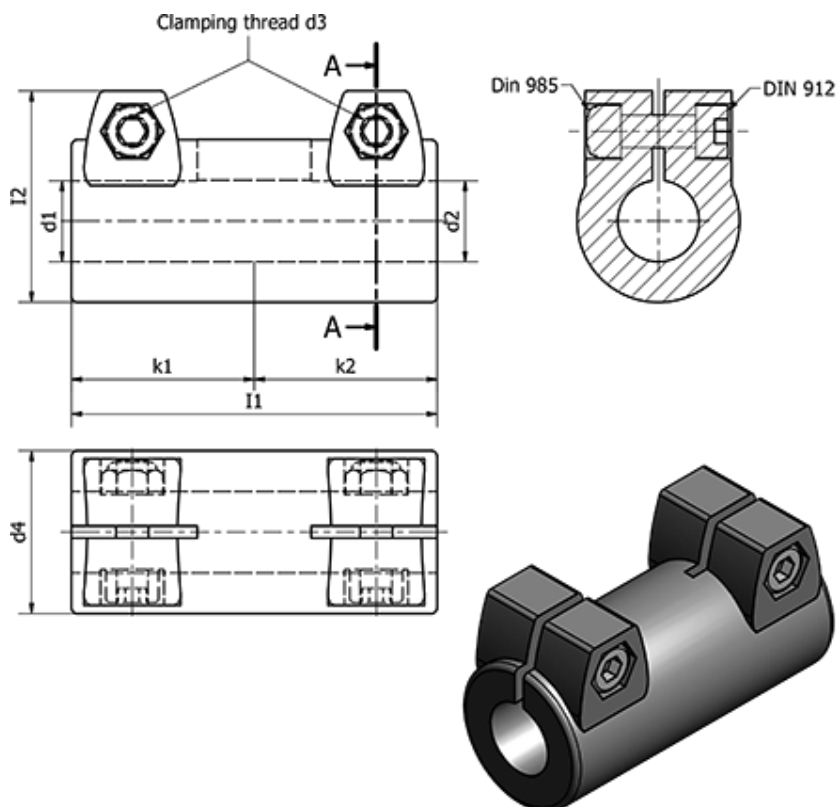

Article number: 20242B20B202SW

Description: E+G Connecting tubes - GN 242-B20-B20-2-SW

Measures

Clamping kit for d3 = GN 911-M8-32

d1 = B20

d2 = B20

d3 = M8

d4 = 40

l1 = 90

l2 = 52

k1 = 45

k2 = 45

Weight (g) = 240